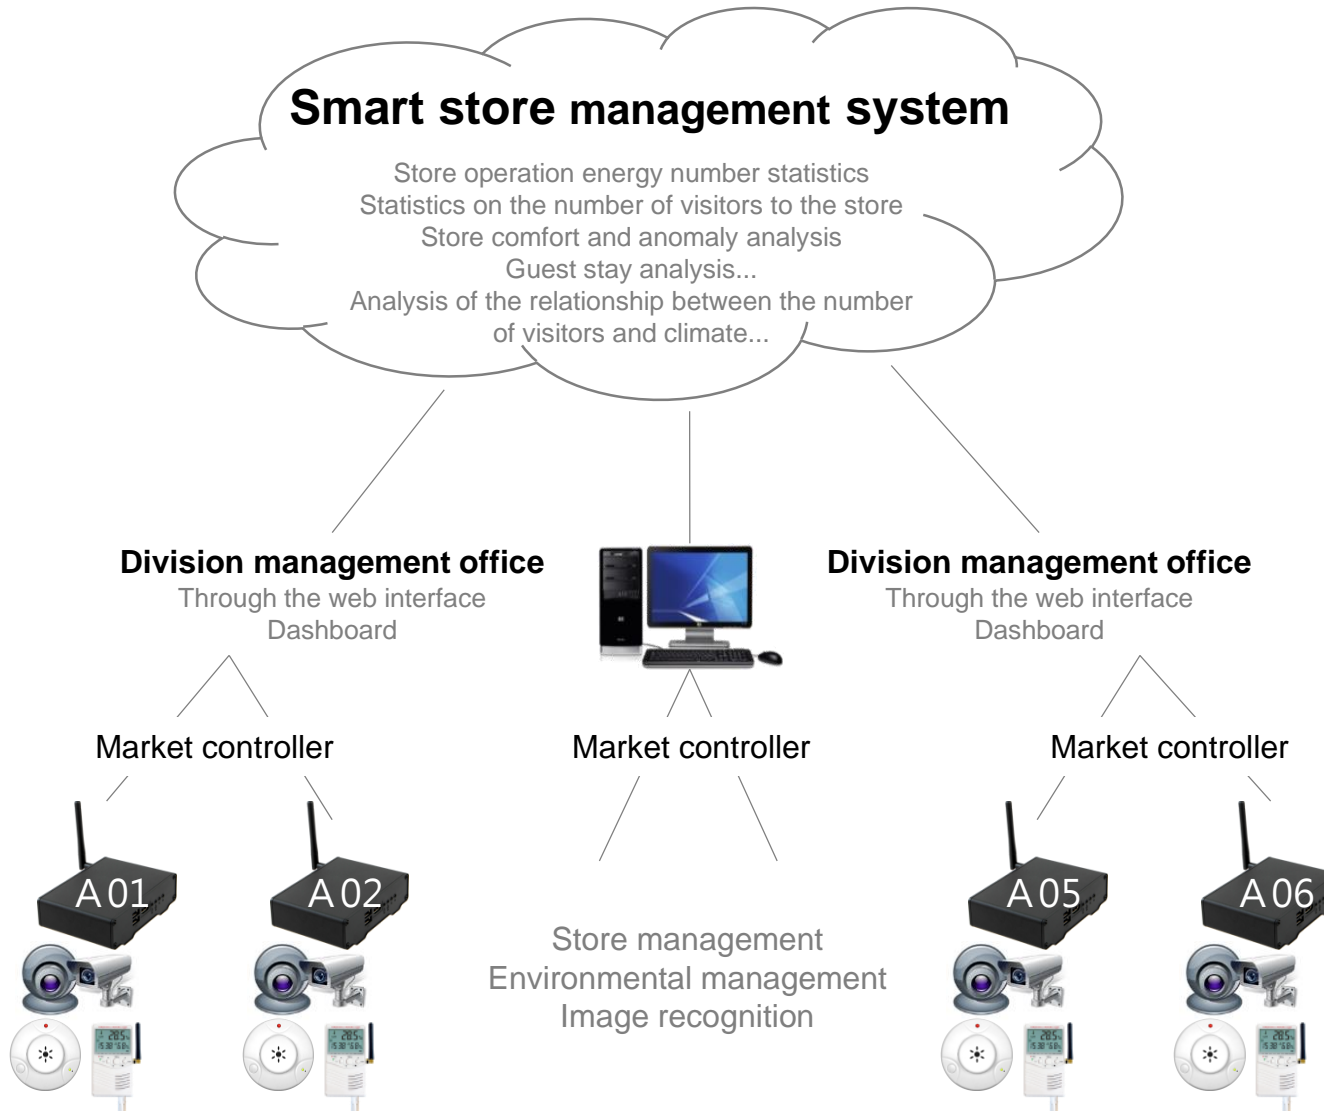

# Pyramid IoT Architecture

## Cloud calculation

- Responsible for the data collection of the national stores
- Analyze the main operating indicators of the store
- Integrated sensor data and sales data analysis
- Data-based store data to plan featured stores
- Innovative planning and adjustment of commodities to reduce commodity retention
- Analyze and plan manpower allocation to improve efficiency and increase revenue

## Edge calculation

- The sensor in the store collects data
- Integrated store equipment management
- Image recognition collects visitor information
- Energy management and comfort regulation

# Smart Retail Management Solution

Integrate different functional systems through a unified information intelligence platform to form a system with comprehensive functions such as information collection, resource sharing and optimization management.