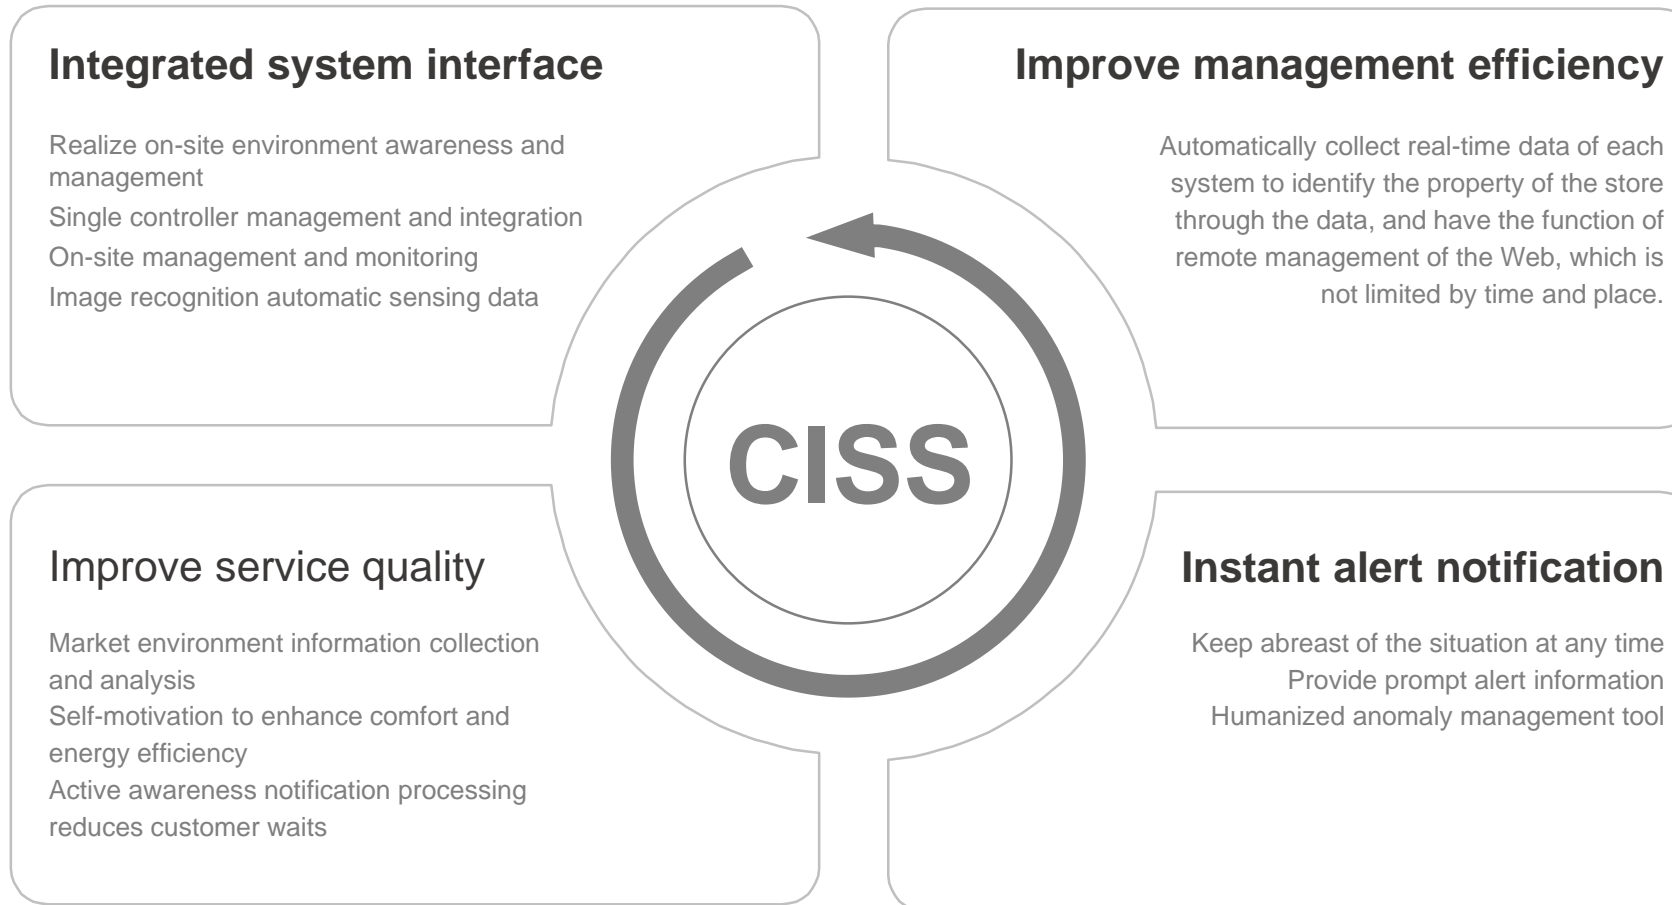

## Cloud calculation

- Responsible for the data collection of the national stores
- Analyze the main operating indicators of the store
- Integrated sensor data and sales data analysis
- Data-based store data to plan featured stores
- Innovative planning and adjustment of commodities to reduce commodity retention
- Analyze and plan manpower allocation to improve efficiency and increase revenue

## Fog calculation

- Collecting market status information in the area
- Simple summary of performance and information
- Dashboard instant control operation

## Edge calculation

- The sensor in the store collects data
- Integrated store equipment management
- Image recognition collects visitor information
- Energy management and comfort regulation

# Smart Retail Management Solution

Integrate different functional systems through a unified information intelligence platform to form a system with comprehensive functions such as information collection, resource sharing and optimization management.